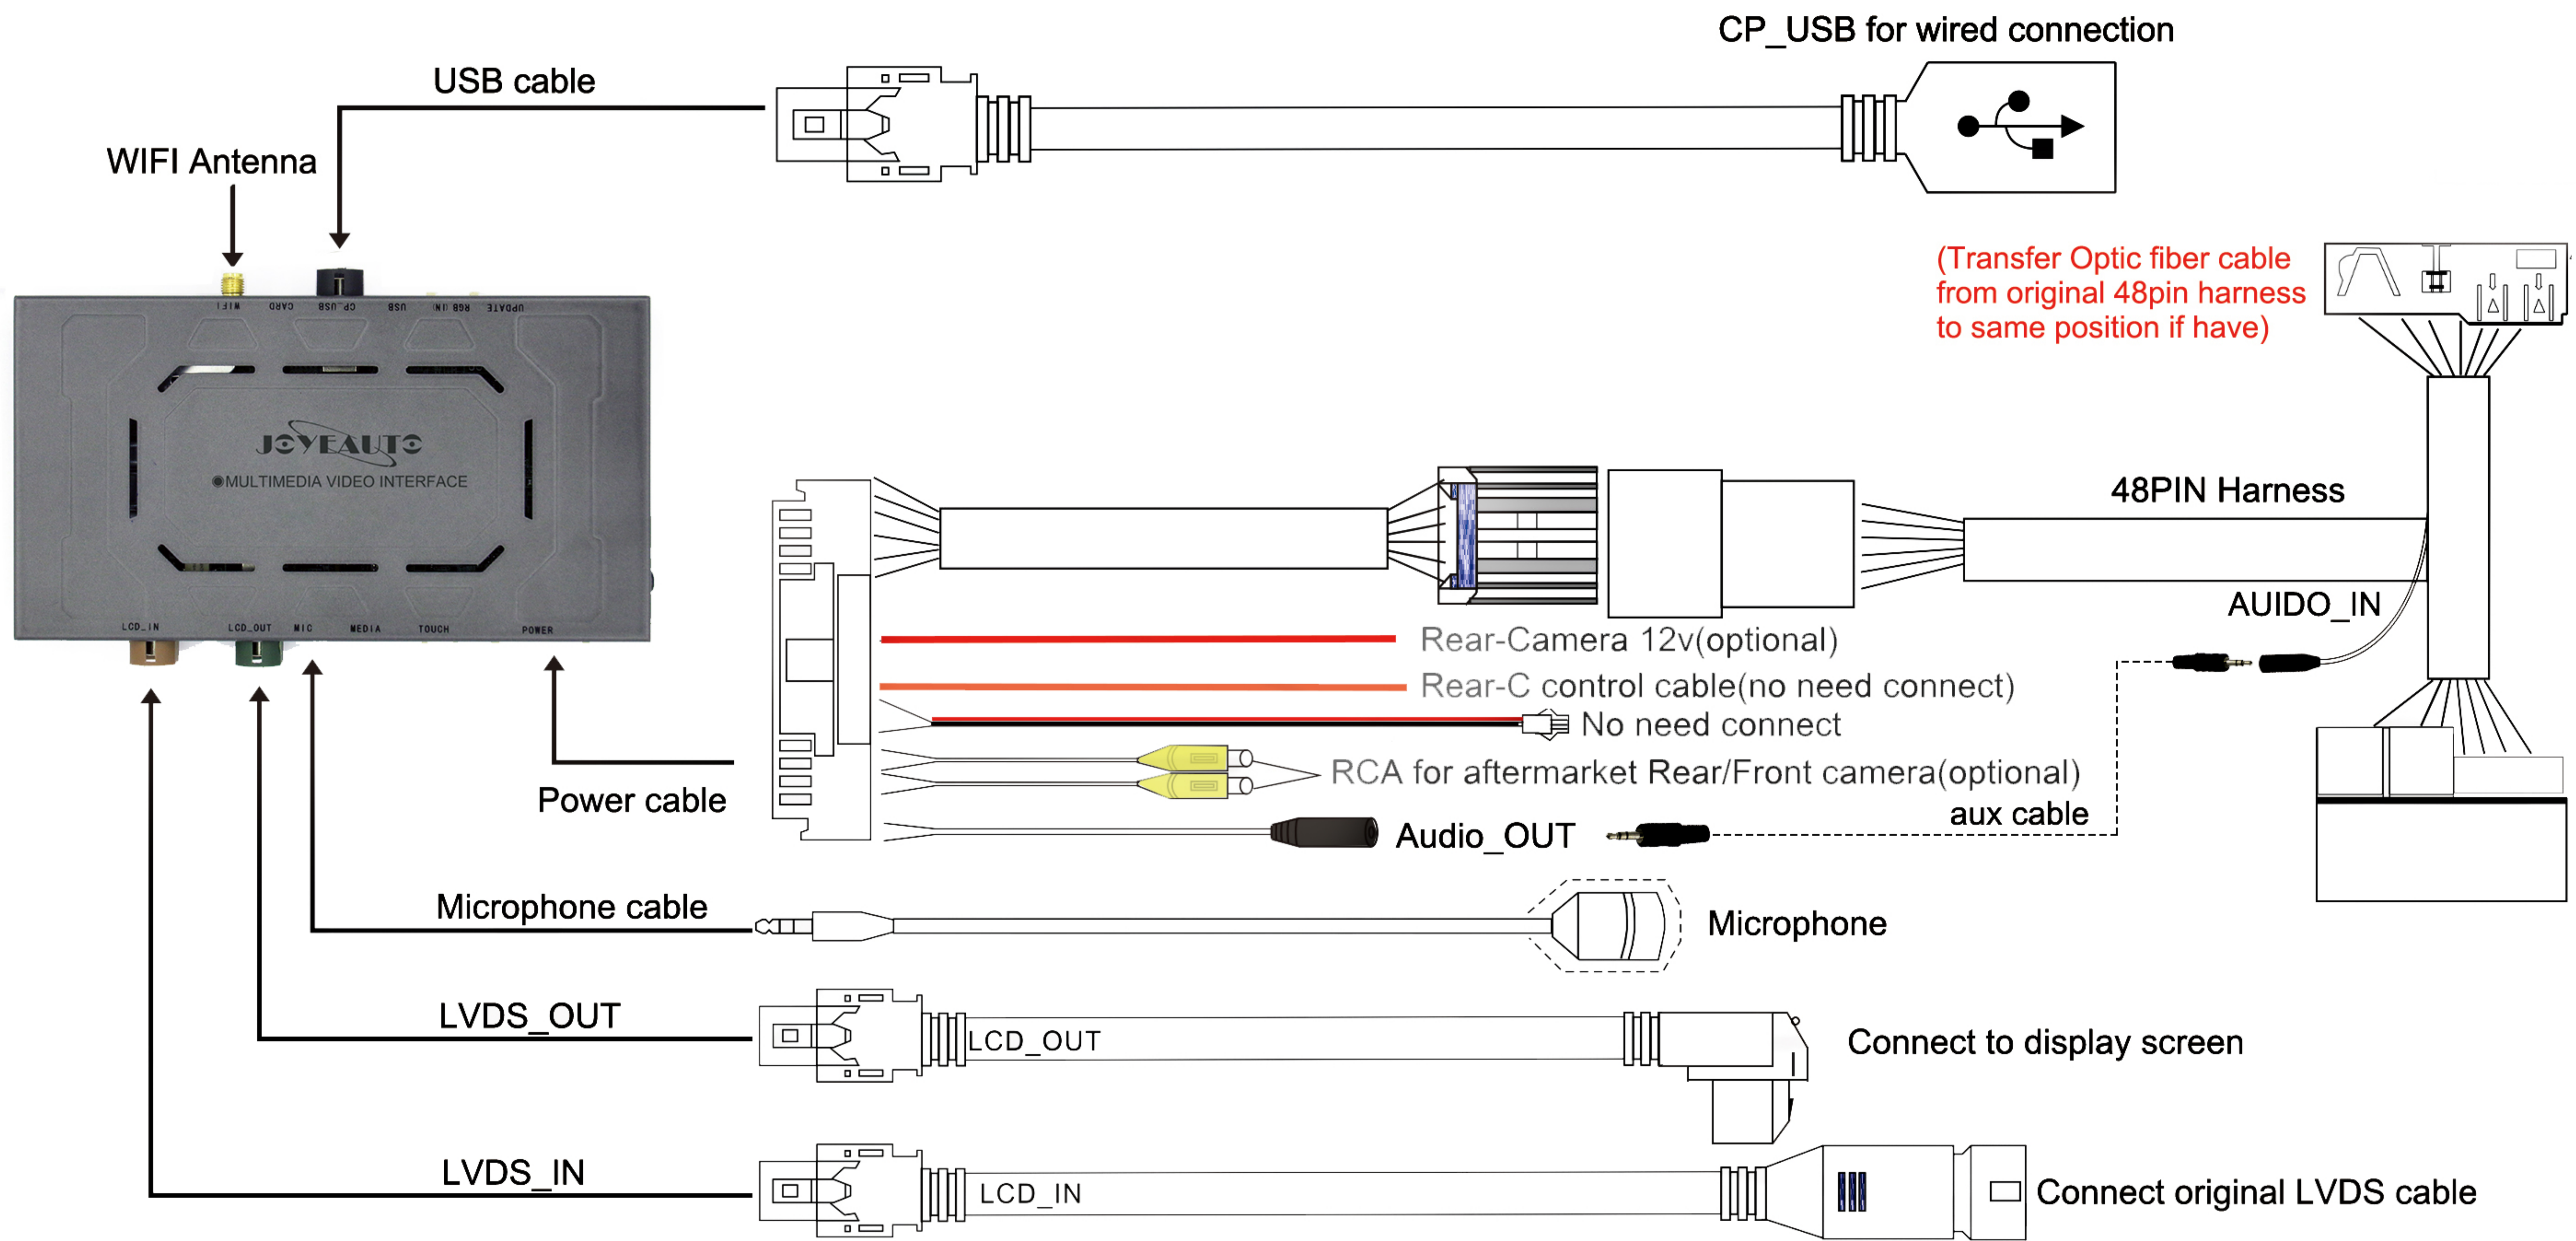

BMW NBT WiFi Wireless CarPlay Installation Diagram

Dip switch	Status	Description
1	ON	NBT 6.5" screen
	OFF	NBT 8.8"/10.2" screen
3	ON	For ID4 NBT head unit
	OFF	For normal NBT
4	ON	Reverse guideline OFF
	OFF	Reverse guideline ON
8	ON	Original camera
	OFF	Aftermarket camera
2, 5, 6, 7 all set OFF		

Press "MENU" use Siri

Joystick knob controls

Long press "back" switch to CarPlay, short press use return

Steering Wheel Controls

Voice up

Voice down

Select AUX Front before switch to CarPlay